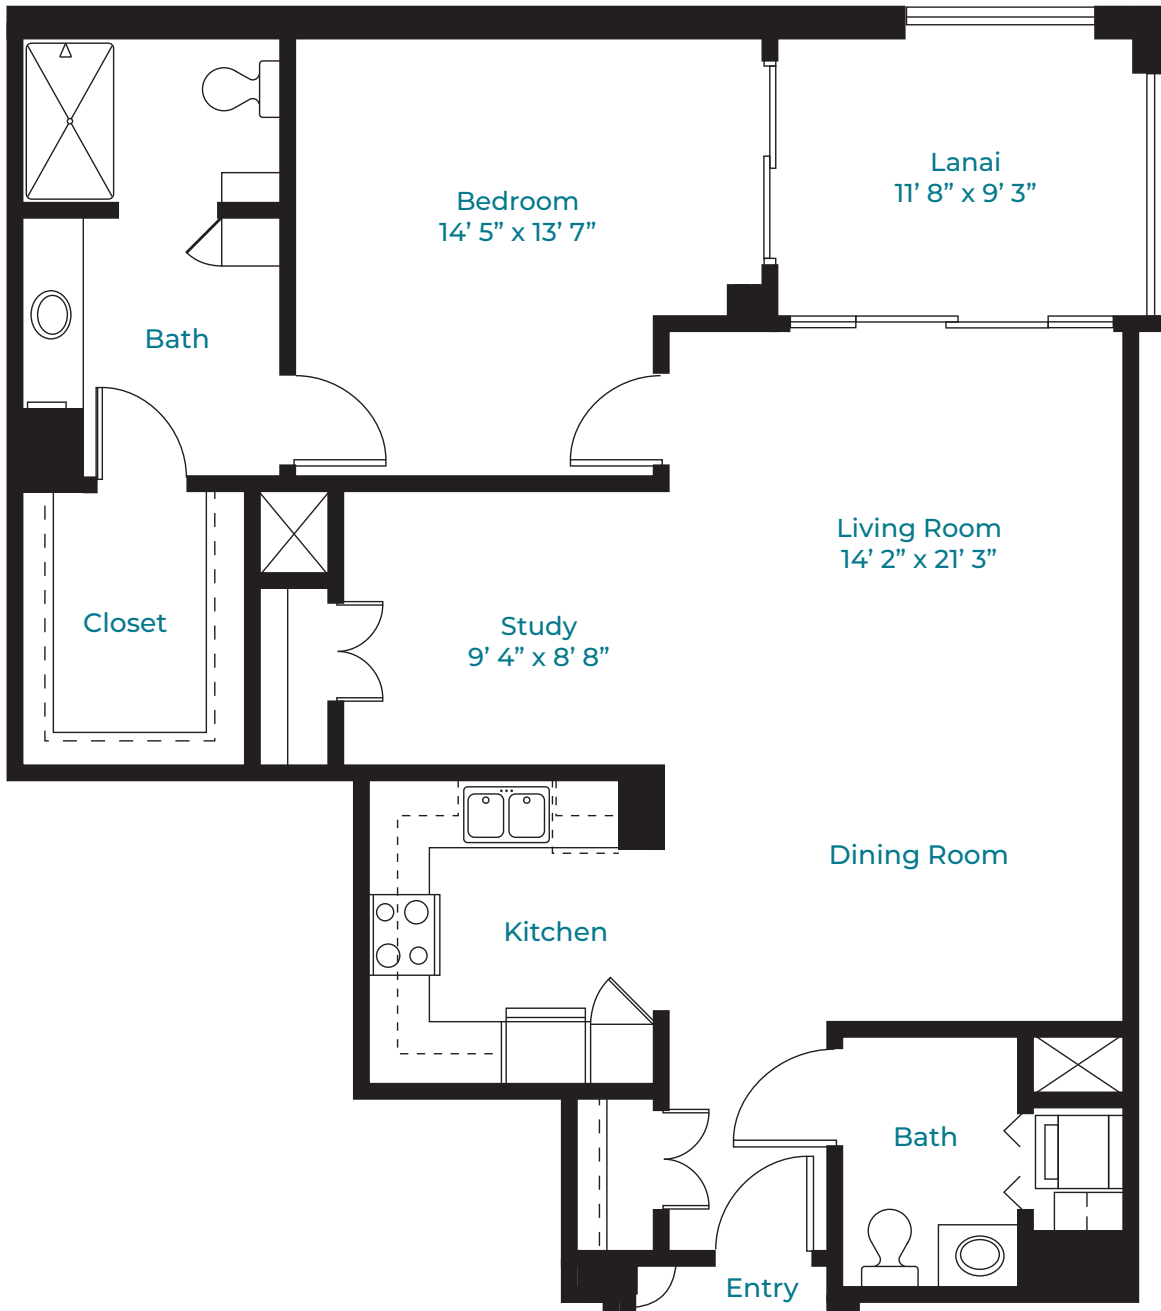

GARDENIA

1,094 - 1,099 SQ. FT. • 1 Bedroom • Study • 1.5 Baths

All dimensions are approximate.

1 | Living Room
14' 2" x 21' 3"

2 | Bedroom
14' 5" x 13' 7"

3 | Study
9' 4" x 8' 8"

4 | Lanai
11' 8" x 9' 3"

GARDENIA

1,094 - 1,099 SQ. FT. • 1 Bedroom • Study • 1.5 Baths

All dimensions are approximate.