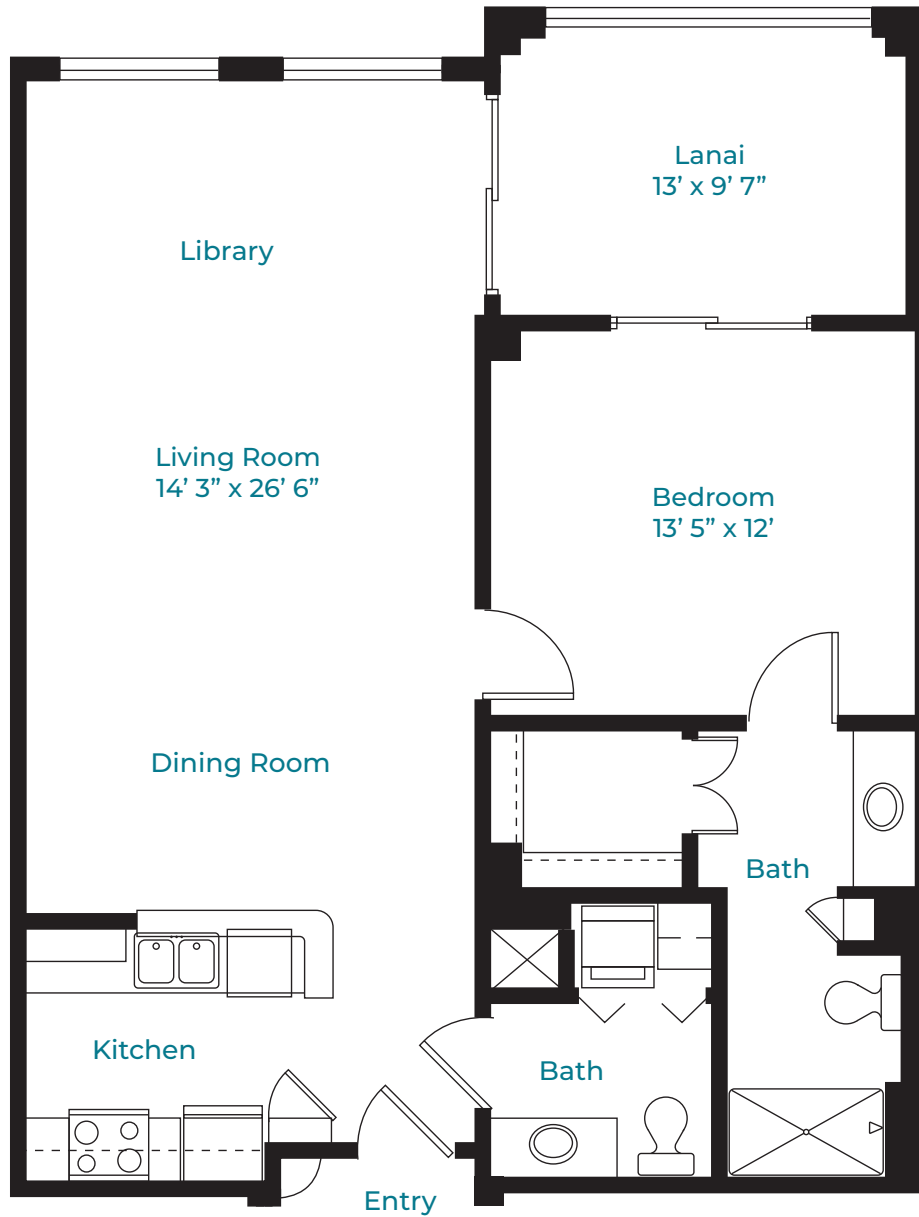

GINGER

967 - 968 SQ. FT. • 1 Bedroom • Library • 1.5 Baths

All dimensions are approximate.

- | | | | | | |
|---|--------------------------------|---|-------------------------|---|----------------------|
| 1 | Living Room
14' 3" x 26' 6" | 2 | Bedroom
13' 5" x 12' | 3 | Lanai
13' x 9' 7" |
|---|--------------------------------|---|-------------------------|---|----------------------|

GINGER

967 - 968 SQ. FT. • 1 Bedroom • Library • 1.5 Baths

All dimensions are approximate.