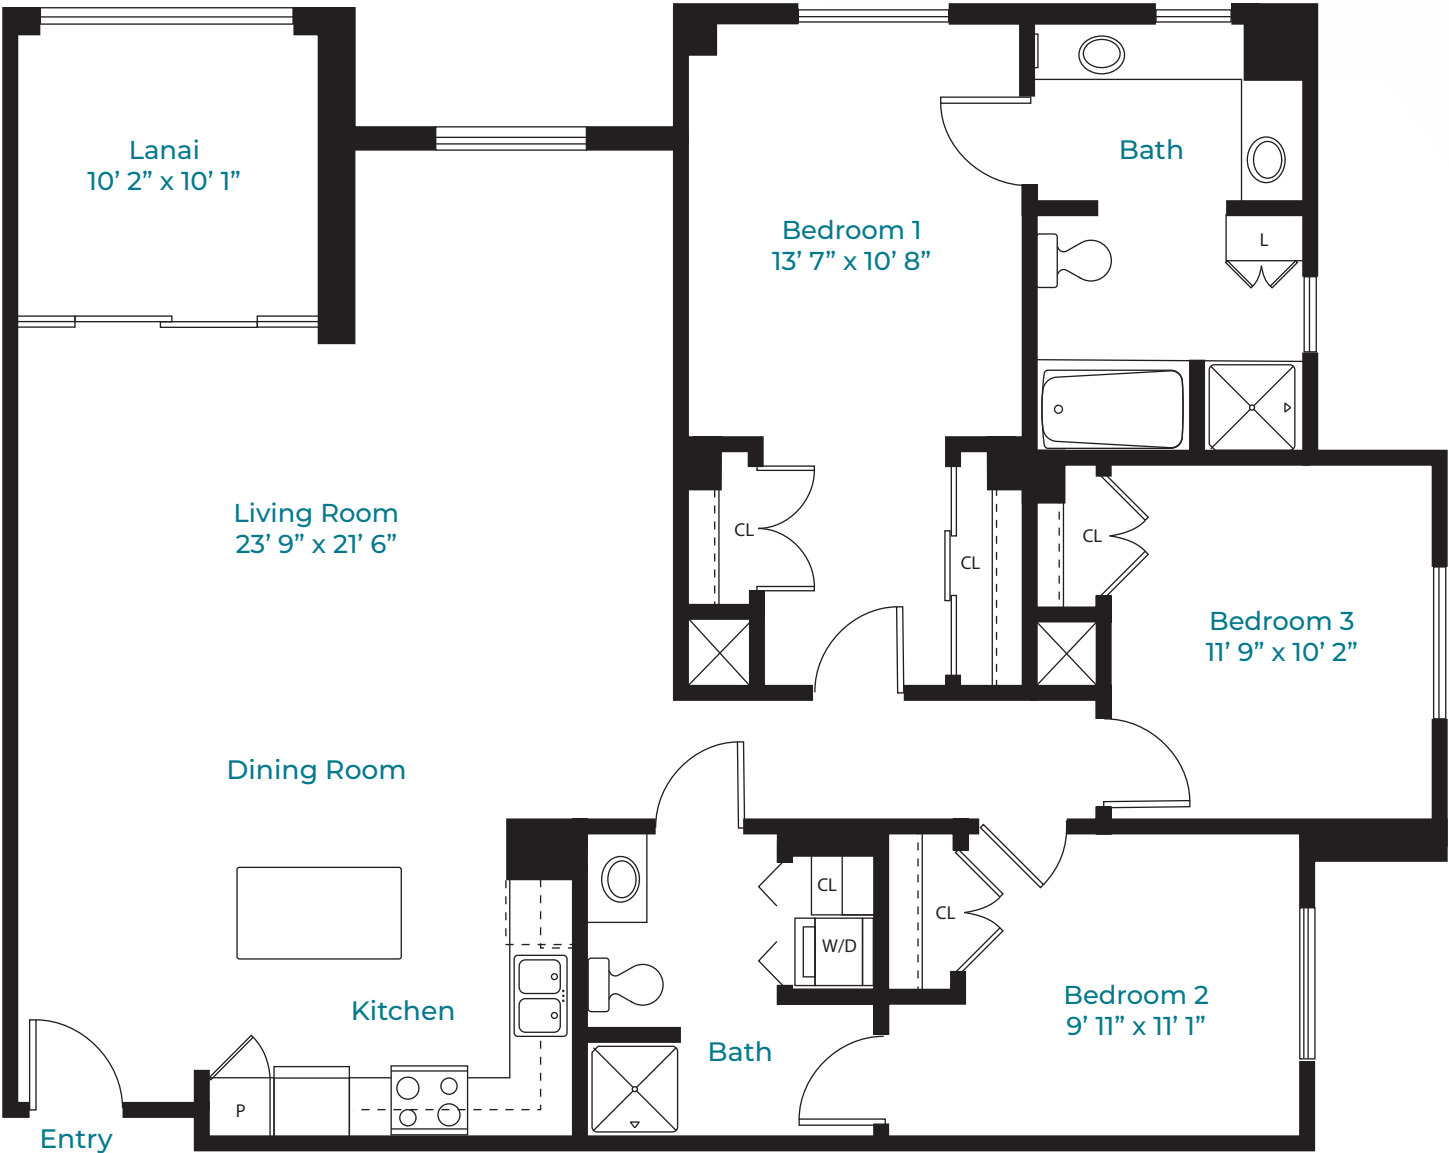

ILIMA

1,522 - 1,560 SQ. FT. • 3 Bedrooms • Library • 2 Baths

All dimensions are approximate.

- 1 | Living Room 23' 9" x 21' 6"
- 2 | Bedroom 1 13' 7" x 10' 8"
- 3 | Bedroom 2 9' 11" x 11' 1"
- 4 | Bedroom 3 11' 9" x 10' 2"
- 5 | Lanai 10' 2" x 10' 1"

ILIMA

1,522 - 1,560 SQ. FT. • 3 Bedrooms • Library • 2 Baths

All dimensions are approximate.