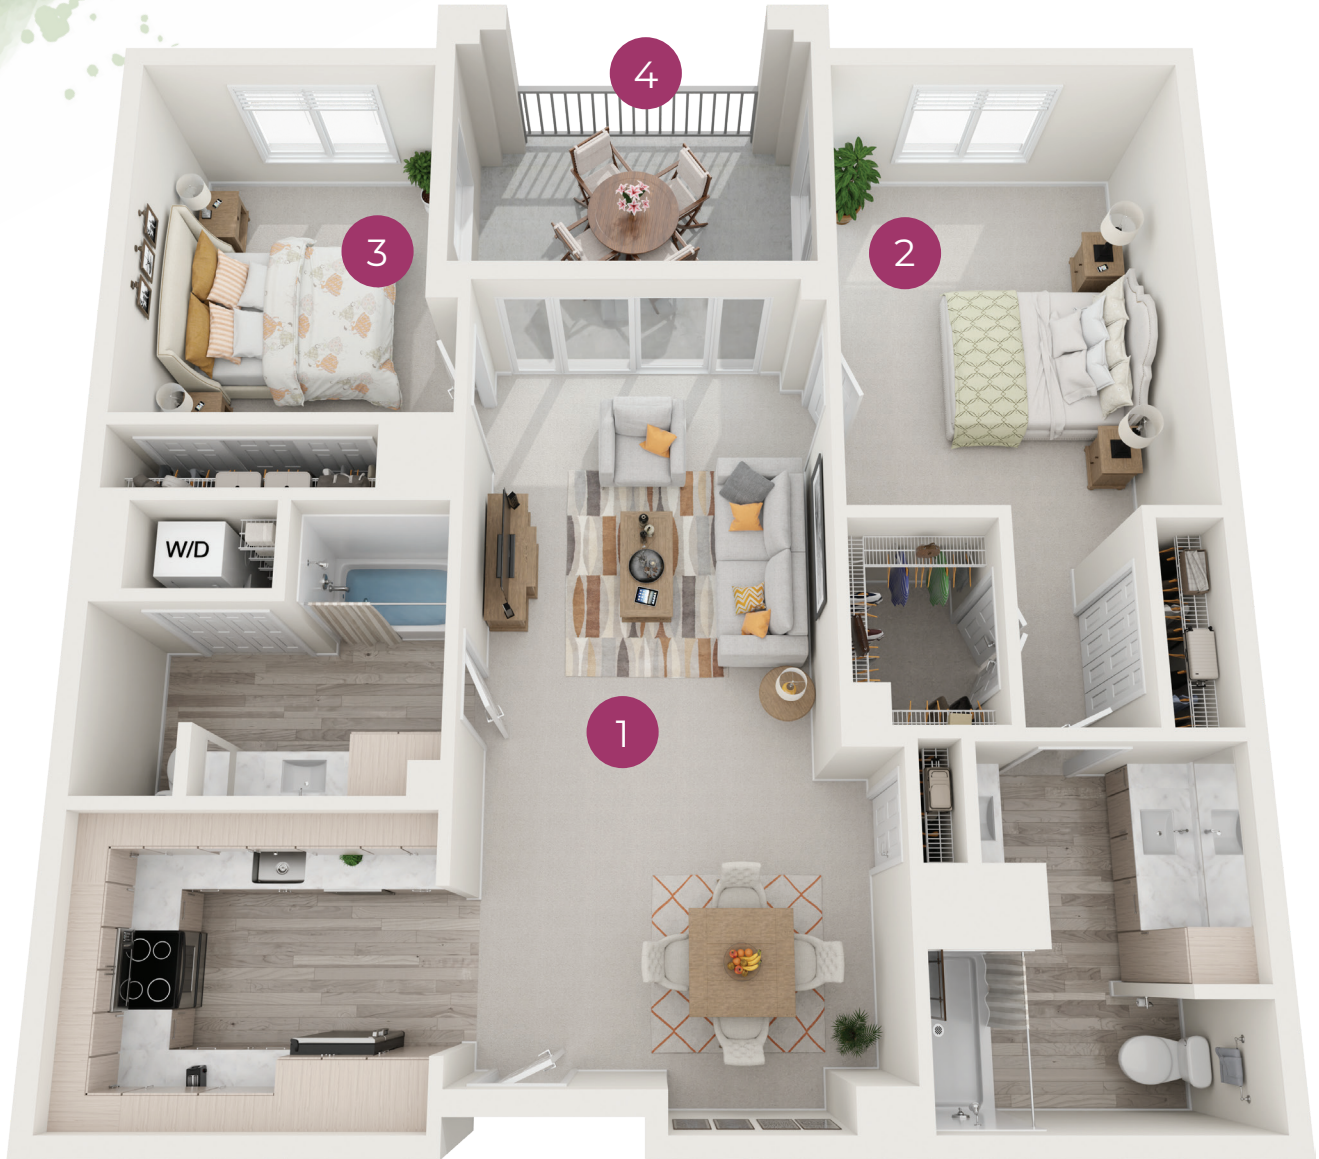

JASMINE

1,224 SQ. FT. • 2 Bedrooms • 2 Baths

All dimensions are approximate.

- | | | | | | | | |
|---|---------------------------------|---|---------------------------|---|---------------------------|---|-------------------------|
| 1 | Living Room
11' 8" x 26' 11" | 2 | Bedroom 1
10' 2" x 13' | 3 | Bedroom 2
10' 2" x 13' | 4 | Lanai
12' 6" x 9' 8" |
|---|---------------------------------|---|---------------------------|---|---------------------------|---|-------------------------|

JASMINE

1,224 SQ. FT. • 2 Bedrooms • 2 Baths

All dimensions are approximate.