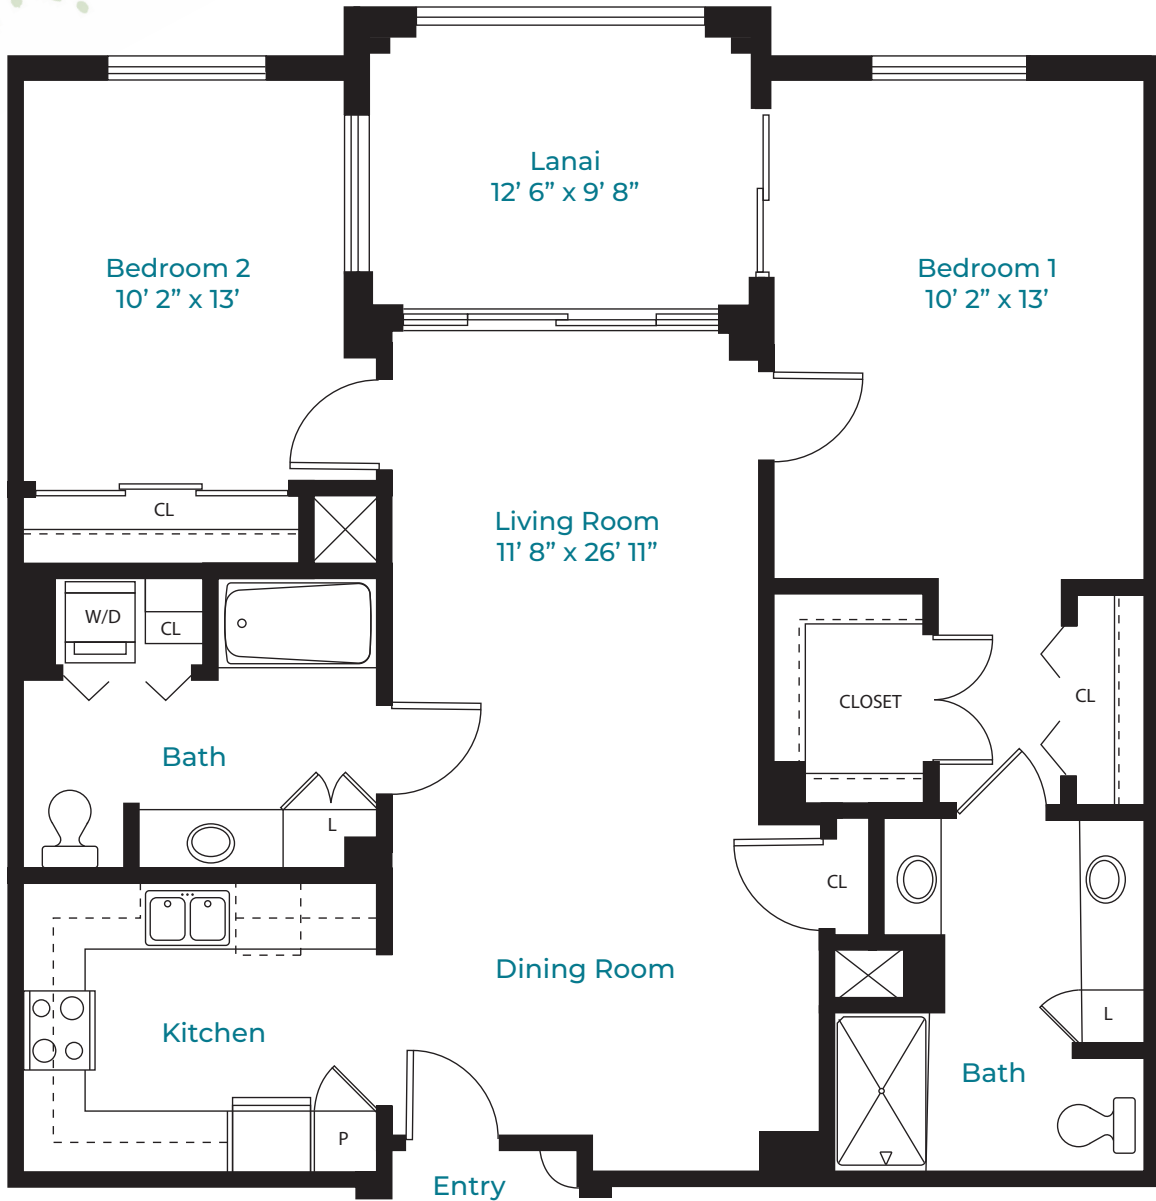

JASMINE

1,224 SQ. FT. • 2 Bedrooms • 2 Baths

All dimensions are approximate.

- | | | | | | | | |
|---|---------------------------------|---|---------------------------|---|---------------------------|---|-------------------------|
| 1 | Living Room
11' 8" x 26' 11" | 2 | Bedroom 1
10' 2" x 13' | 3 | Bedroom 2
10' 2" x 13' | 4 | Lanai
12' 6" x 9' 8" |
|---|---------------------------------|---|---------------------------|---|---------------------------|---|-------------------------|

JASMINE

1,224 SQ. FT. • 2 Bedrooms • 2 Baths

All dimensions are approximate.