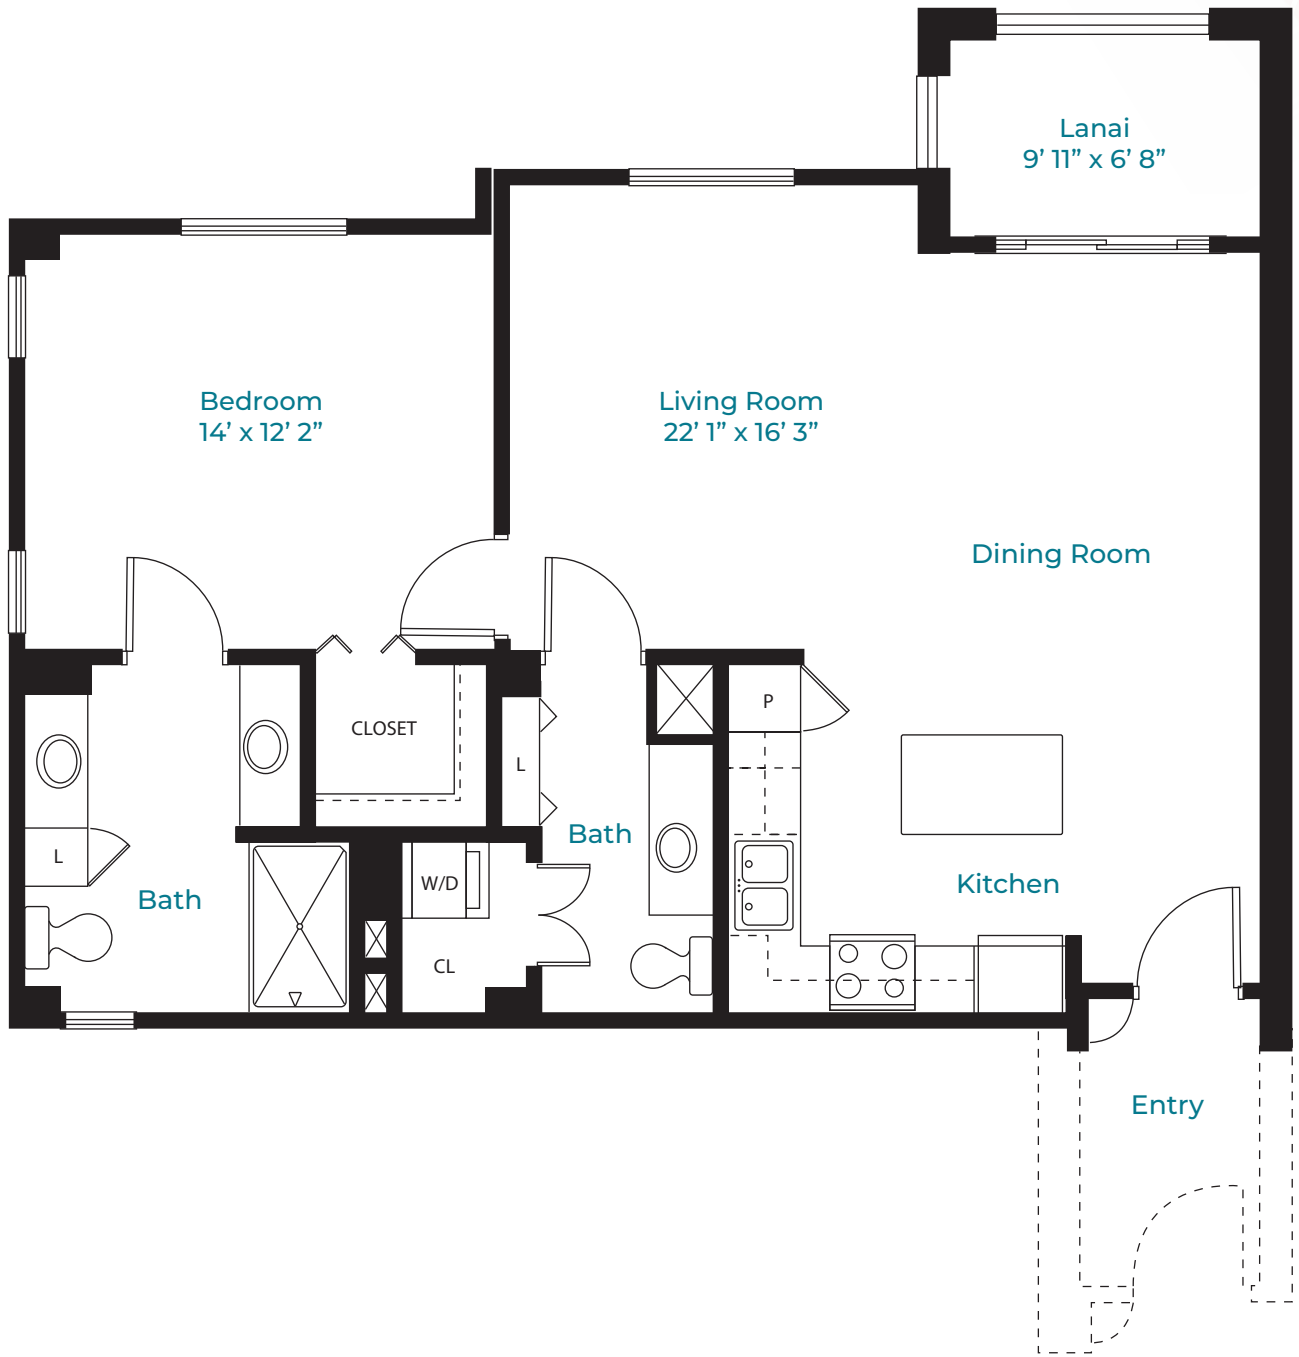

LEHUA

910 - 965 SQ. FT. • 1 Bedroom • 1.5 Baths

All dimensions are approximate.

- 1 | Living Room
22' 1" x 16' 3"
- 2 | Bedroom
14' x 12' 2"
- 3 | Lanai
9' 11" x 6' 8"

LEHUA

910 - 965 SQ. FT. • 1 Bedroom • 1.5 Baths

All dimensions are approximate.