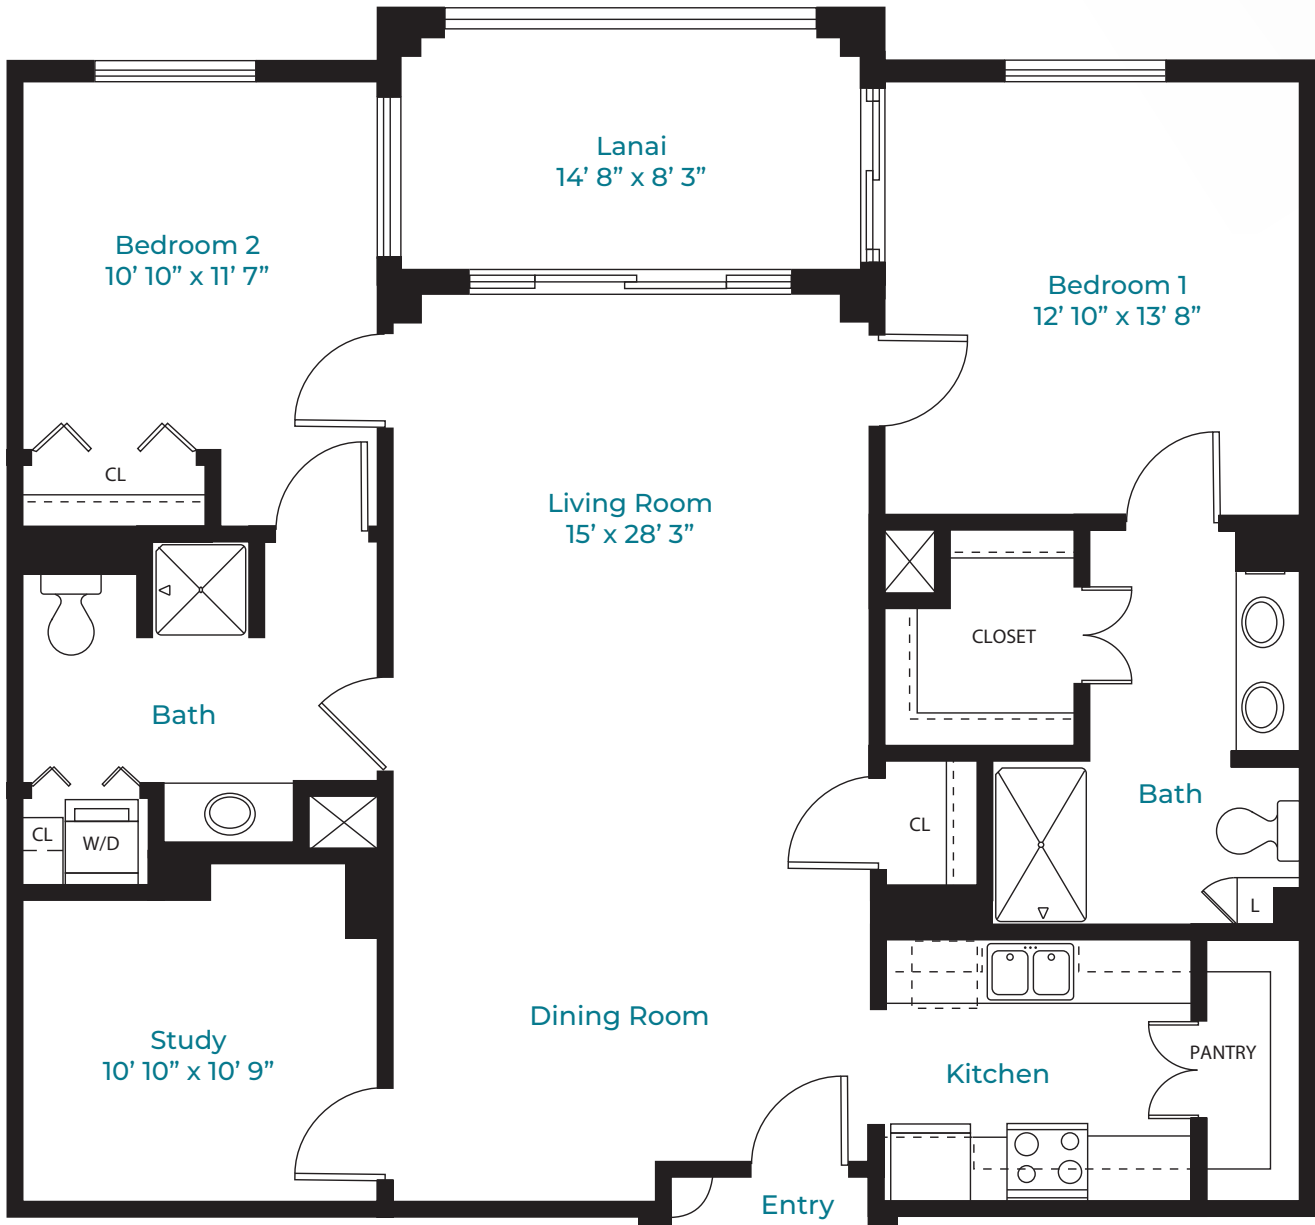

# ORCHID

1,371 SQ. FT. • 2 Bedrooms • Study • 2 Baths

All dimensions are approximate.

- 1 | Living Room  
15' x 28' 3"
- 2 | Bedroom 1  
12' 10" x 13' 8"
- 3 | Bedroom 2  
10' 10" x 11' 7"
- 4 | Study  
10' 10" x 10' 9"
- 5 | Lanai  
14' 8" x 8' 3"

# ORCHID

1,371 SQ. FT. • 2 Bedrooms • Study • 2 Baths

All dimensions are approximate.