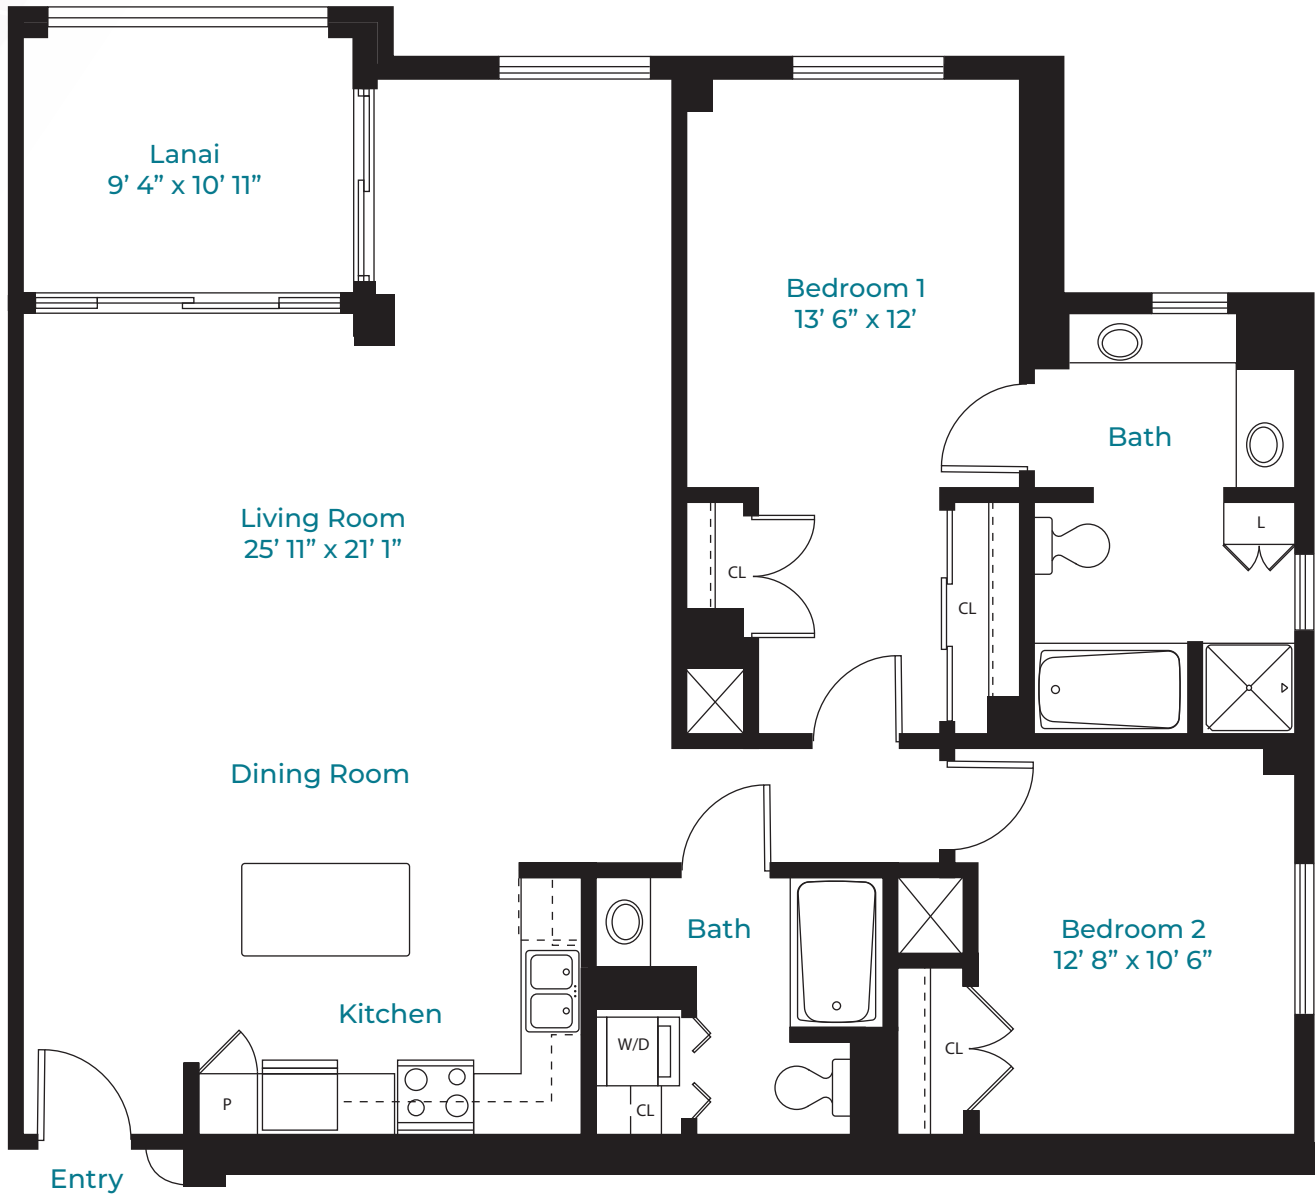

PIKAKE

1,378 - 1,418 SQ. FT. • 2 Bedrooms • Library • 2 Baths

All dimensions are approximate.

- 1 | Living Room
25' 11" x 21' 1"
- 2 | Bedroom 1
13' 6" x 12'
- 3 | Bedroom 2
12' 8" x 10' 6"
- 4 | Lanai
9' 4" x 10' 11"

PIKAKE

1,378 - 1,418 SQ. FT. • 2 Bedrooms • Library • 2 Baths

All dimensions are approximate.